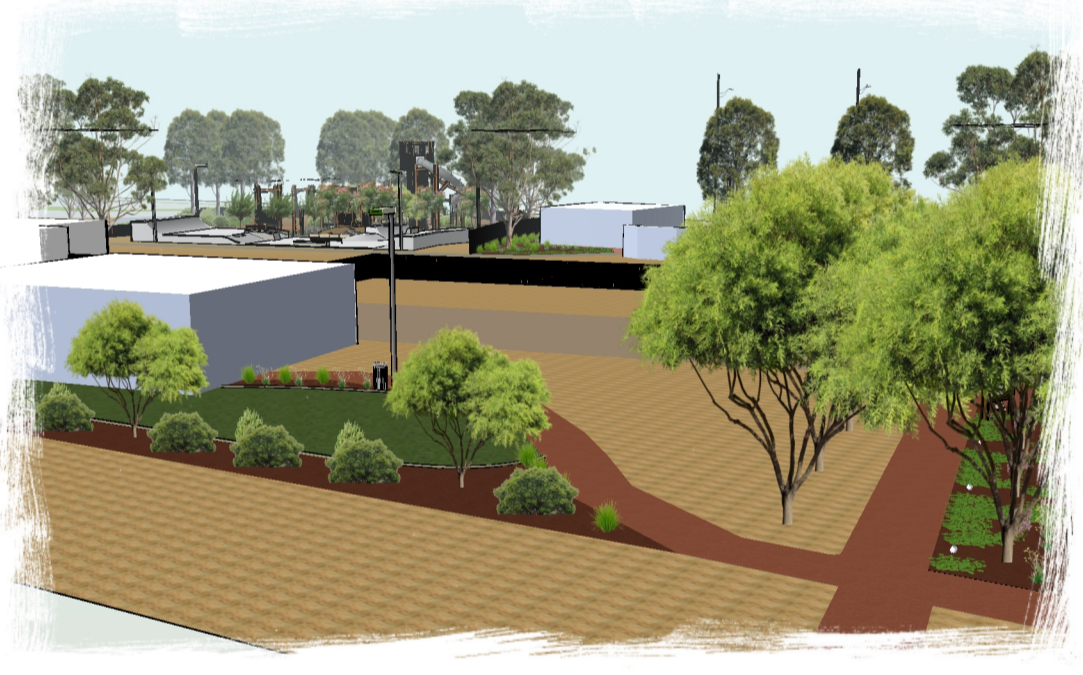

### LEGEND

- A** COMMUNITY EVENTS/ GATHERING SPACE
- B** TREE PROMONADE
- C** PICNIC AREA / GATHERING SPACE
- D** NEW CONNECTING PATH ALONG PARKING
- E** SKATEPARK
- F** NEW CONNECTION PATH TO TRUCK STOP
- G** PLAYSACE
- H** NEW CONNECTION BETWEEN PLAYSACE AND AMMENITIES
- I** PROPOSED SIGNAGE FOR EXISTING TRAILS
- J** CONNECTION TO CARAVAN PARK
- K** POTENTIAL COMMUNITY GARDEN

- LAWN
- EXISTING GREEN SPACE
- EXISTING GROUND SURFACE
- EXISTING GRAVEL
- MULCH
- IAS MULCH
- CONCRETE
- IAS RUBBER
- EXISTING PAVING
- LOG
- CONCRETE KERB
- EXISTING TREE
- PROPOSED TREE
- PLANTS
- FENCE
- TO BE REMOVED
- PROPOSED LIGHT POLES
- PROPOSED UPLIGHTING
- LIGHT BOLLARDS

## LEGEND

- A SKATE PARK
- B TIMBER PLATFORM 1200MM
- C CONCRETE SLIDE 1200MM (L000201)
- D TIMBER FLYING FOX SINGLE PLATFORM (L005504)
- E GATHERING SPACE
- F BALANCE SLEEPER (L005203)
- G PICNIC AREA
- H SHADE STRUCTURE
- I PLAY TOWER
- J WATER FOUNTAIN (L006200)
- K WATER PLAY TABLE (L001600)
- L WATER CHANNEL (L003102)
- M BRIDGE - HUMPBACK (L001706)
- N DRY CREEK
- O CUBBY CREATOR (L011201)
- P A-FRAME TRIPLE SWING W/ BASKET (L003406)
- Q SAND PLAY TABLE (L001302)
- R TRANSFER BENCH (L009800)
- S SAND PIT

- LAWN
- RIVER SAND
- SUMMERSTONE
- COMPACTED GRAVEL
- MULCH
- IAS MULCH
- CONCRETE
- CONCRETE
- IAS RUBBER
- ROCK BOULDERS
- CONCRETE STEPPER
- BUSH POLES
- TIMBER SLEEPER
- LOG
- CONCRETE KERB
- BLOCK EDGE
- EXISTING TREE
- PROPOSED TREE
- PLANTS
- FENCE