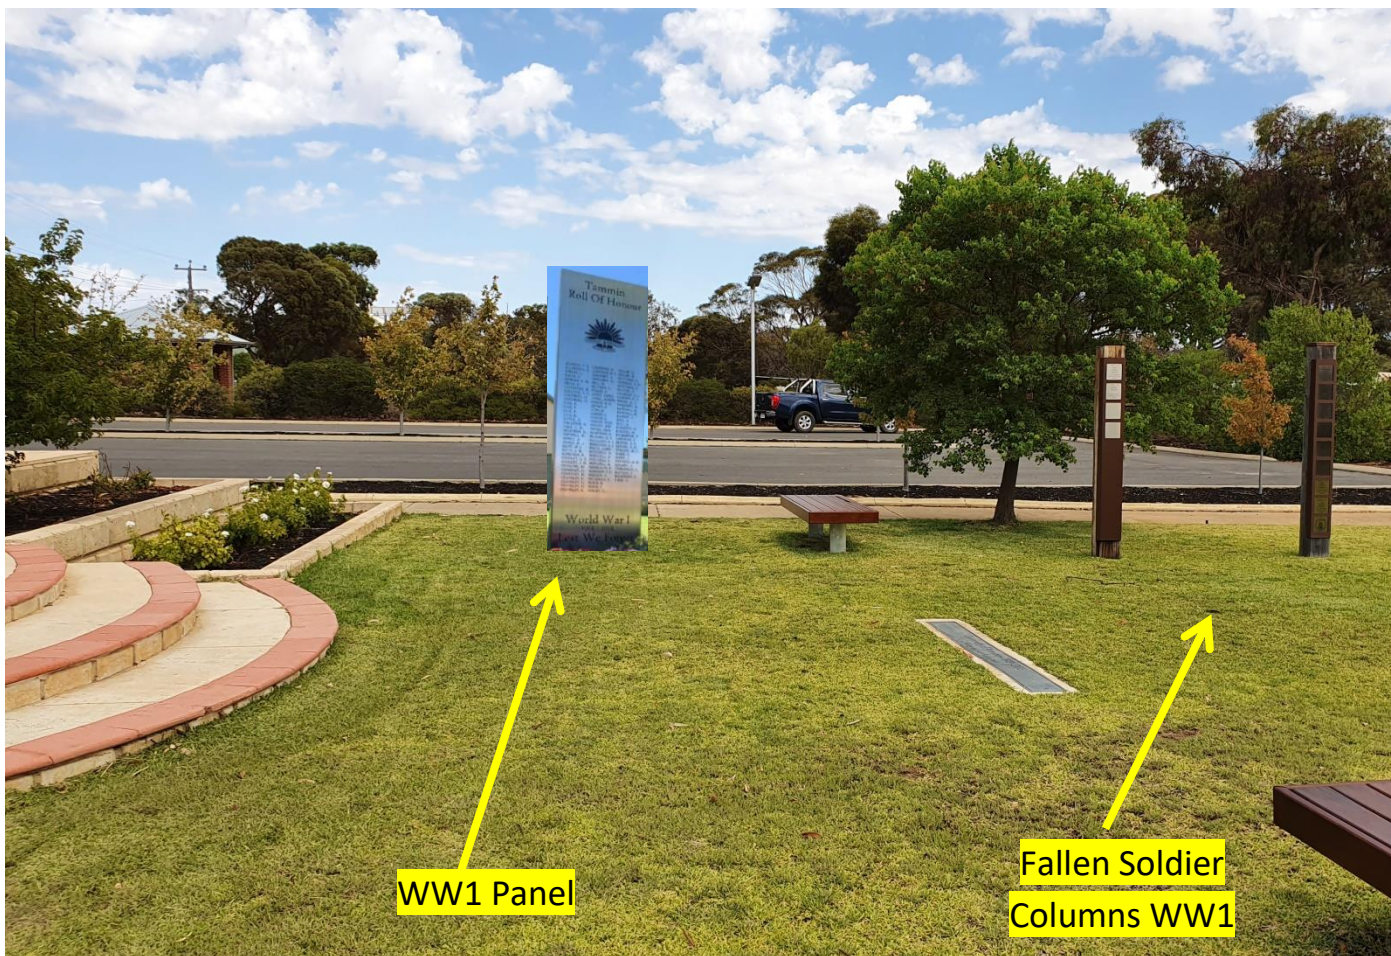

View of the Memorial Panels to the car park