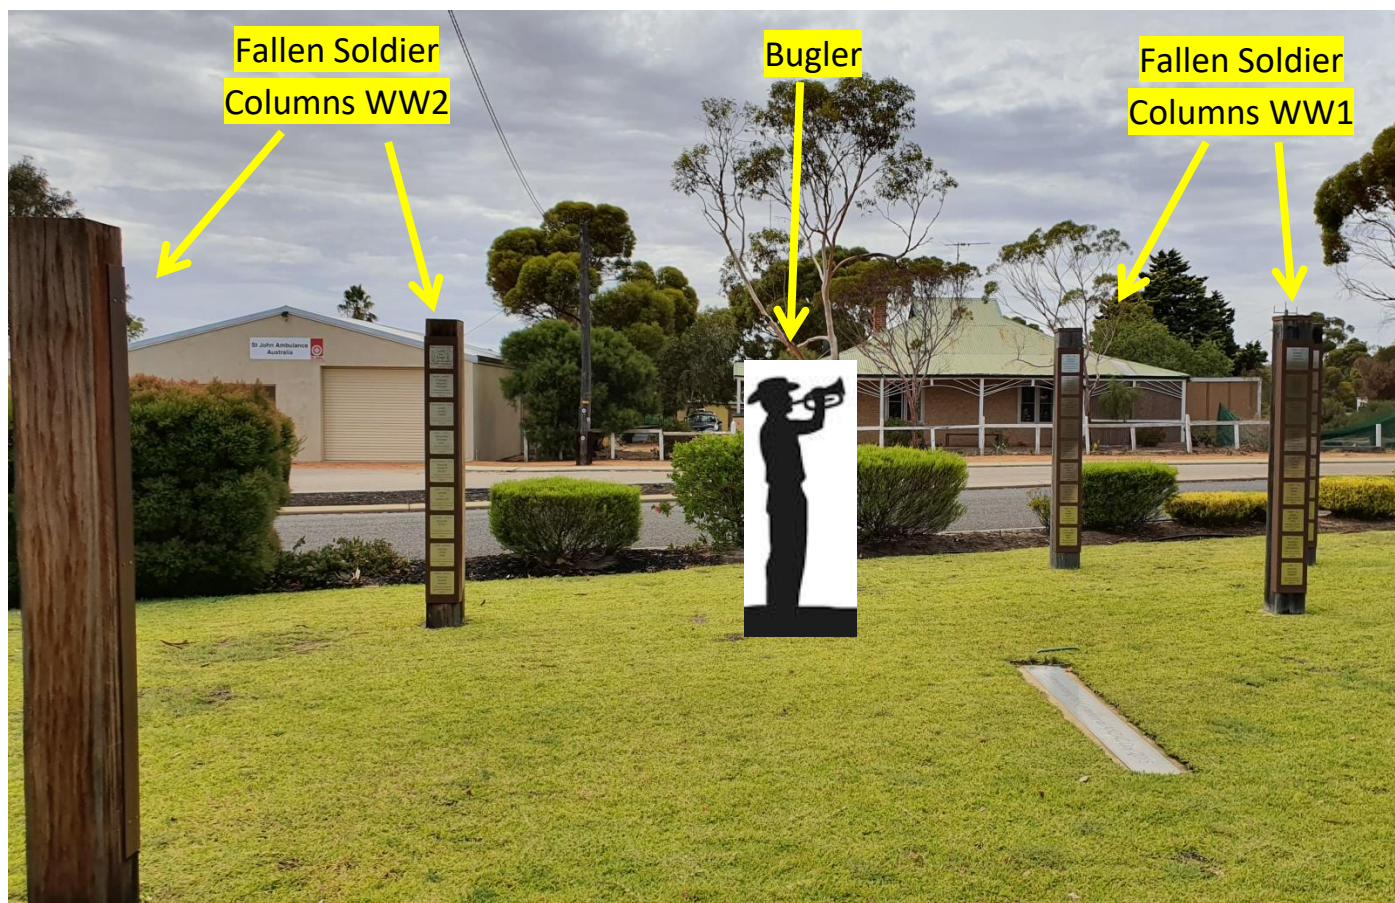

Hi Diana,

I have been to the war memorial and taken some photos of the area to get an idea where the names of Wickepin's soldiers could be displayed, to enhance the current war memorial.

I do not believe the obelisk is a suitable place to attach plaques. There is not enough space on it to accommodate 267 WW1 and 244 WW2 and beyond soldiers. So I looked for alternate places and believe I have come up with a solution that fits into the existing design of the area and is also aesthetically pleasing.

**View from the Fallen Soldiers Memorial Columns towards the town hall**

**View of the Memorial Panels to the car park**

**View of the Memorial Panels to the road / Ambulance Shed**

**View of the Bugler to the road / Ambulance Shed – Bugler to be placed between WW1 and WW2 Fallen Soldiers Memorial Columns**

**View of the Soldier to the car park – Soldier to be placed between WW1 and WW2 Fallen Soldiers Memorial Columns**

**View from the car park to the Memorial area**

**View from the road / Ambulance Shed to the Memorial area**