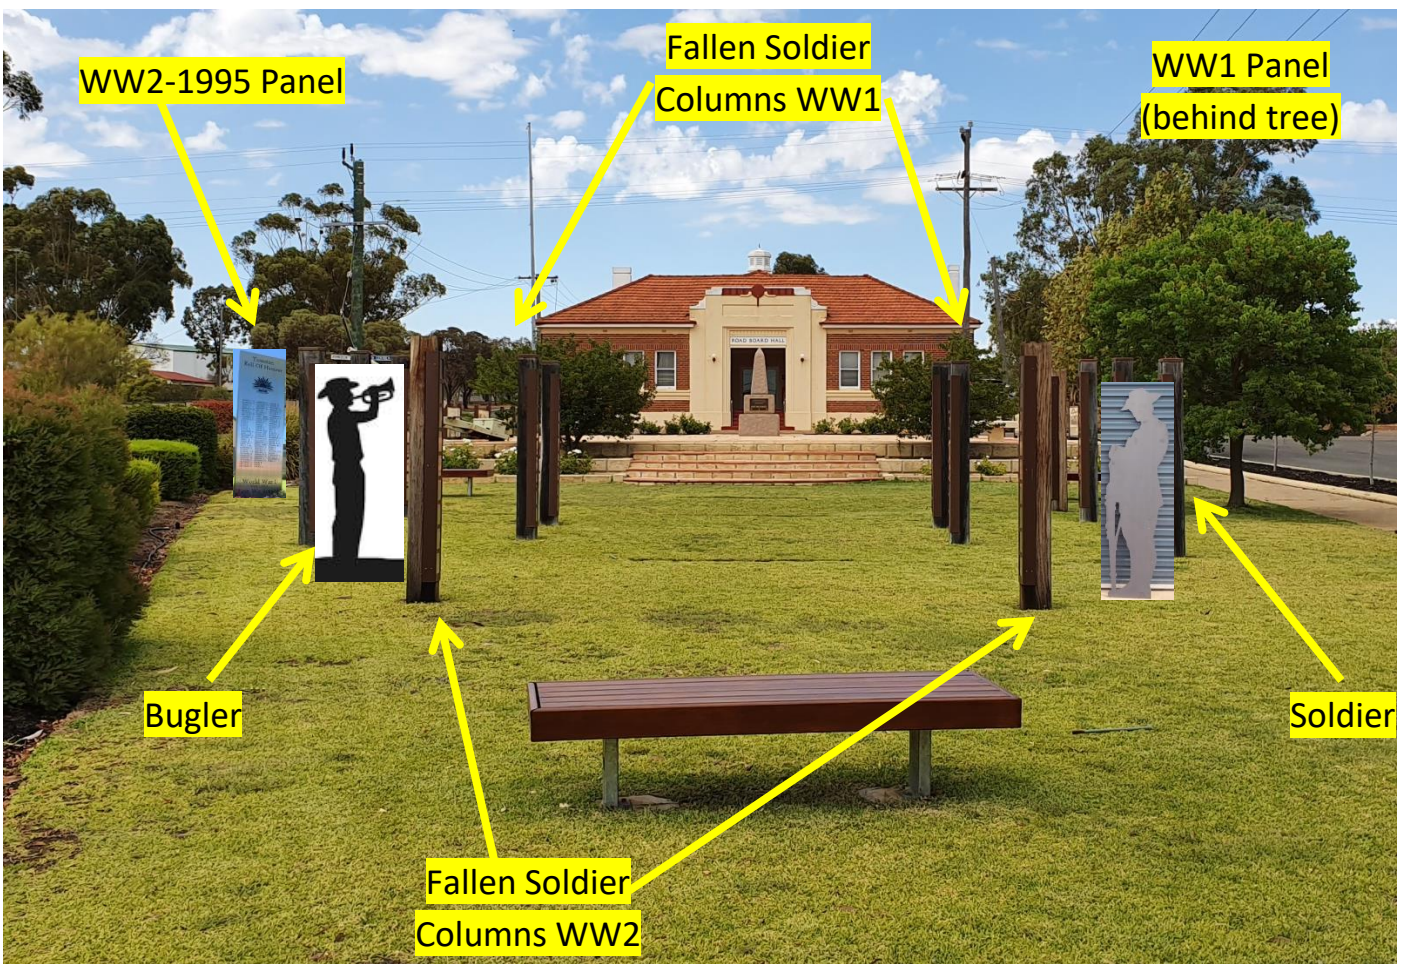

View from the Fallen Soldiers Memorial Columns towards the town hall